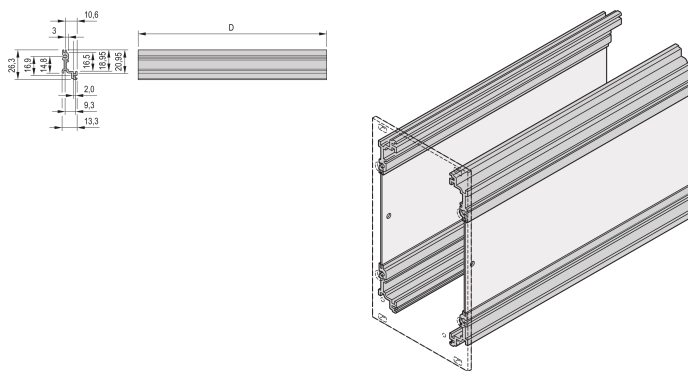

# Frame Type Plug-In Unit Side Panel Corner Profile, PCB Depth 160 mm

## CATALOG NUMBER

**34812-102**

Side Panel corner profile for frame type plug-in unit, PCB depth 160 and 220 mm.

## FEATURES

Corner profile (top and bottom)

Integrated lateral groove in corner profile to accept a PCB

Side Panel of plug-in unit is constructed with two components

Plate is inserted between two corner profiles

## PRODUCT ATTRIBUTES

Package Quantity: 1

Depth (D): 167mm

Finish: Passivated

Length (L): 160mm

Material: Aluminum

Product Type: Corner Profile

Works With: Cassettes