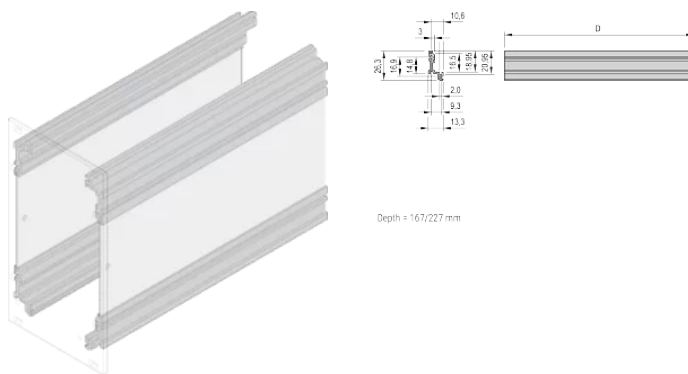

Material: Aluminum

Product Type: Corner Profile

Works With: Cassettes

Net Weight: 0.043kg

ADDITIONAL PRODUCT DETAILS

Please order side plate separately.

Please take into consideration that deliveries may be carried out in the stated SPQs (SPQ, e.g. 5 pieces, 10 pieces, 50 pieces, etc.). Differing order quantities (e.g. 2 pieces) may be changed to the next possible delivery quantity = Standard Pack Quantity.

DIAGRAMS

WARNING

nVent products shall be installed and used only as indicated in nVent's product instruction sheets and training materials. Instruction sheets are available at www.nvent.com and from your nVent customer service representative. Improper installation, misuse, misapplication or other failure to completely follow nVent's instructions and warnings may cause product malfunction, property damage, serious bodily injury and death and/or void your warranty.

North America

All locations
+1.763.422.2661
Chat with us:
nvent.com/schroff

Europe

Straubenhardt, Germany
+49.7082.794.0
Betschdorf, France
+33.3.88.90.64.90
Warsaw, Poland
+48.22.209.98.35
Assago, Italy
+39.02.932.7141
Chat with us:
nvent.com/schroff

Asia

Shanghai, China
+86.21.2412.6943
Qingdao, China
+86.532.8771.6101
Singapore
+65.6768.5800
Shin-Yokohama, Japan
+81.45.476.0271
Chat with us:
nvent.com/schroff

Middle East & India

Dubai, United Arab Emirates
+971.4.378.1700
Bangalore, India
+91.80.6715.2001
Istanbul, Turkey
+90.216.250.7374
Chat with us:
nvent.com/schroff

Our powerful portfolio of brands:

CADDY ERICO HOFFMAN ILSCO SCHROFF TRACHTE