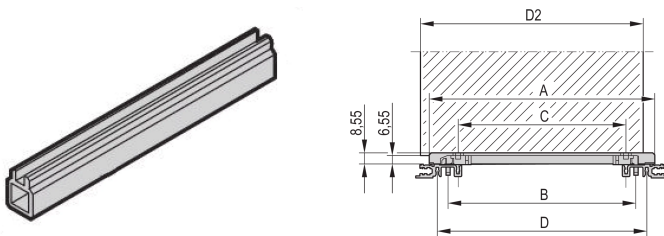

Guide Rail Multi Piece, Mid-Piece, Plastic Extrusion, 280 mm, 2 mm Groove Width, Grey, 10 Pieces

CATALOG NUMBER

34564-893

Guide rail mid-piece for individual multi-piece guide rails out of plastic or Aluminum extrusion. Suitable for Standard, Accessory, 4.4" PCB types and end pieces with coding.

CERTIFICATIONS

FEATURES

Middle profile for mounting guide rails for 2 mm groove width

2 plastic end pieces are required; these are pushed on to both ends of the middle profile

Guide rails can be clipped into horizontal rails (Al extrusion) or into 1.5 mm thick plates

Storage temperature: from -40 °C ... 130 °C

PRODUCT ATTRIBUTES

Material: PVC

Color: Grey

Package Quantity: 1

Board Depth: 280mm

Groove Width: 2

Color Code: RAL 7035

Delivery may be in Standard Pack Quantity (SPQ). Pricing is per individual item.

One guide rail consists of 1 pair of head pieces and 1 profile piece.

Please take into consideration that deliveries may be carried out in the stated SPQs (SPQ, e.g. 5 pieces, 10 pieces, 50 pieces, etc.). Differing order quantities (e.g. 2 pieces) may be changed to the next possible delivery quantity = Standard Pack Quantity.