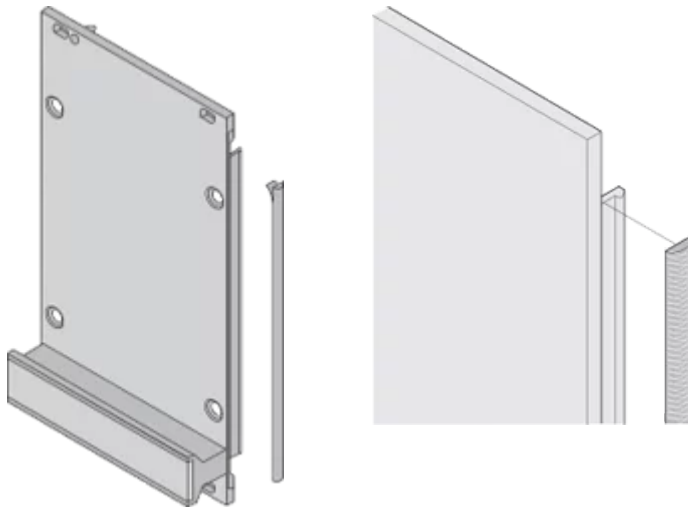

Height (H): 232mm

Material: Thermoplastic Elastomer

Product Family: EuropacPRO; RatiopacPRO; RatiopacPRO AIR; PropacPRO; Frame Type Plug-In Unit

Product Type: Shielding Kit

Width (W): 3.8mm

Works With: Subracks; Cases; Front Panels

Flammability Rating: UL® 94V-0

Gross Weight: 0.092kg

ADDITIONAL PRODUCT DETAILS

EMC gaskets (textile) are required for shielding the front panels.

DIAGRAMS

WARNING

---

nVent products shall be installed and used only as indicated in nVent's product instruction sheets and training materials. Instruction sheets are available at www.nvent.com and from your nVent customer service representative. Improper installation, misuse, misapplication or other failure to completely follow nVent's instructions and warnings may cause product malfunction, property damage, serious bodily injury and death and/or void your warranty.