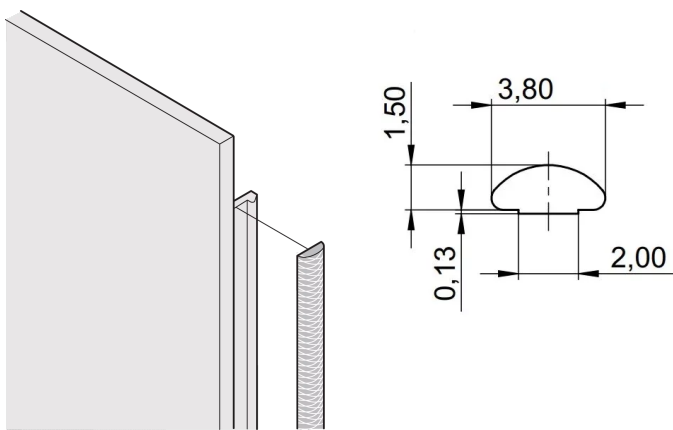

Front Panel EMC Textile Shielding Kit, -40... +70°C, 6 U; 10 pieces

CATALOG NUMBER

21101-855

The textile EMC gaskets are inserted into a slot on the right hand side of the U-shaped front panels. The gaskets are glued to the front panel.

CERTIFICATIONS

FEATURES

Textile EMC gasket is affixed laterally on the front panel or in the groove of the right-hand profile as appropriate.

Profile seal is bonded onto the contact surface of the 19" bracket or of the rear angle and sets up the conductive connection to the U-shaped front panels

Temperature range -40 °C ... +70 °C

PRODUCT ATTRIBUTES

Rack Height: 6U

Package Quantity: 10

Depth (D): 1.62mm

Height (H): 232mm

Material: Thermoplastic Elastomer

Product Family: EuropacPRO; RatiopacPRO; RatiopacPRO AIR; PropacPRO; Frame Type Plug-In Unit

Product Type: Shielding Kit

Width (W): 3.8mm

Works With: Subracks; Cases; Front Panels

Flammability Rating: UL® 94V-0

Gross Weight: 0.092kg

ADDITIONAL PRODUCT DETAILS

EMC gaskets (textile) are required for shielding the front panels.