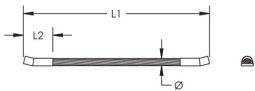

CatalogNumber	Material	Finish	Conductor Size	Length 1 (L1)	Length 2 (L2)	Diameter (Ø)
SBTBJU418	Cadmium Bronze, Copper	Tinned	3/16" Bondstrand	457.2 mm	26.9 mm	4.8 mm
SBTBJU428	Cadmium Bronze, Copper	Tinned	3/16" Bondstrand	711.2 mm	26.9 mm	4.8 mm
SBTBJG448	Cadmium Bronze, Copper, Stainless Steel 302 (EN 1.4324)	Bare, Tinned	1/4" Bondstrand	1219.2 mm	25.4 mm	6.4 mm
SBTBJ5430	Cadmium Bronze, Copper	Bare, Tinned	5/16" Bondstrand	762 mm	25.4 mm	7.9 mm
SBTBJ5448	Cadmium Bronze, Copper	Bare, Tinned	5/16" Bondstrand	1219.2 mm	25.4 mm	7.9 mm
SBTBJ5460	Cadmium Bronze, Copper	Bare, Tinned	5/16" Bondstrand	1524 mm	25.4 mm	7.9 mm

ADDITIONAL PRODUCT DETAILS

Kits include: (25) bonds and (50) F80 alloy welding material.

DIAGRAMS

WARNING

nVent products shall be installed and used only as indicated in nVent's product instruction sheets and training materials. Instruction sheets are available at www.nvent.com and from your nVent customer service representative. Improper installation, misuse, misapplication or other failure to completely follow nVent's instructions and warnings may cause product malfunction, property damage, serious bodily injury and death and/or void your warranty.

⚠ WARNING: This product can expose you to chemicals including cadmium, which is known to the State of California to cause birth defects or other reproductive harm. For more information go to www.P65Warnings.ca.gov.