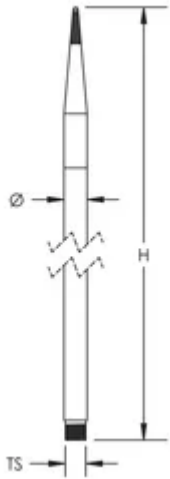

ESE Air Terminal for Remote Tester

The nVent ERICO Early Streamer Emission (ESE) Air Terminal for Remote Tester generates controlled magnitude and frequency pulses at the tip of the terminal during high static fields before a lightning discharge. Due to the internal control circuit, the nVent ERICO ESE Air Terminal for Remote Tester enables early launching of an upward leader compared to other passive components. When paired with the nVent ERICO ESE Air Terminal Remote Tester, the need for on-site manual testing is eliminated and creates a more autonomous, continuous monitoring solution.

Suitable for use with a variety of downconductor systems including tape and stranded conductors in addition to insulated downconductors such as nVent ERICO ISONV and nVent ERICO Ericore conductors

SPECIFICATIONS

Table 1/2

Catalog Number	Complies With	Connects To	Triggered Advance, ΔT	Temperature	Diameter (\varnothing)	Height (H)
SI60I316RT	NF C17-102:2011, NP 4426:2013, UNE 21186:2011	ESEAT Remote Tester (SIREMOTETES TER)	60 μ s	120 °C Max	28 mm	684.6 mm

Table 2/2

Catalog Number	Material	Thread Size (TS)	Unit Weight
SI60I316RT	Stainless Steel 316L (EN 1.4404)	MF25	1.56 kg

DIAGRAMS

WARNING

nVent products shall be installed and used only as indicated in nVent's product instruction sheets and training materials. Instruction sheets are available at www.nvent.com and from your nVent customer service representative. Improper installation, misuse, misapplication or other failure to completely follow nVent's instructions and warnings may cause product malfunction, property damage, serious bodily injury and death and/or void your warranty.