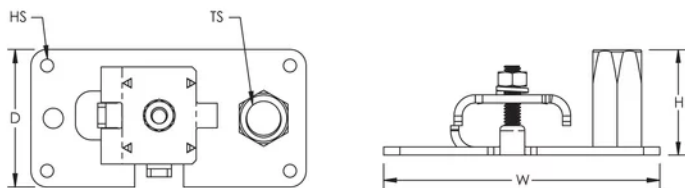

DIAGRAMS

WARNING

nVent products shall be installed and used only as indicated in nVent's product instruction sheets and training materials. Instruction sheets are available at www.nvent.com and from your nVent customer service representative. Improper installation, misuse, misapplication or other failure to completely follow nVent's instructions and warnings may cause product malfunction, property damage, serious bodily injury and death and/or void your warranty.

⚠ WARNING: This product can expose you to chemicals including lead, which is known to the State of California to cause cancer and birth defects or other reproductive harm. For more information go to www.P65Warnings.ca.gov.

North America

+1.800.753.9221

Option 1 – Customer Care

Option 2 – Technical

Support

Europe

Netherlands:

+31 800-0200135

France:

+33 800 901 793

Europe

Germany:

800 1890272

Other Countries:

+31 13 5835404

APAC

Shanghai:

+ 86 21 2412 1618/19

Sydney:

+61 2 9751 8500

Our powerful portfolio of brands:

CADDY

ERICO

HOFFMAN

ILSCO

SCHROFF

TRACHTE