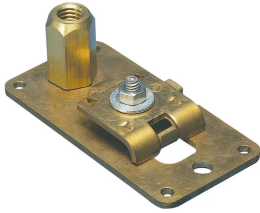

# Air Terminal Base, Stamped Narrow, Imperial Thread

## FEATURES

For use on narrow flat surfaces

Positive single bolt tension for multi-directional cable clamping

## SPECIFICATIONS

**Conductor Size, UL:** Class 1 - Class 2 (4/0 Max)

Table 1/2

Catalog Number	Material	Finish	Thread Size (TS)	Hole Size (HS)	Depth (D)	Height (H)
LPA30412	Aluminum		1/2" UNC	5 mm	54mm	42 mm
LPA30458	Aluminum		5/8" UNC	5 mm	54mm	42 mm
LPC30412	Copper		1/2" UNC	5 mm	54mm	42 mm

CatalogNumber	Material	Finish	Thread Size (TS)	Hole Size (HS)	Depth (D)	Height (H)
LPC30438	Copper		3/8" UNC	5 mm	54mm	42 mm
LPC30458	Copper		5/8" UNC	5 mm	54mm	42 mm
LPC304L12	Copper	Tinned	1/2" UNC	5 mm	54mm	42 mm
LPC304L38	Copper	Tinned	3/8" UNC	5 mm	54mm	42 mm
LPC304L58	Copper	Tinned	5/8" UNC	5 mm	54mm	42 mm