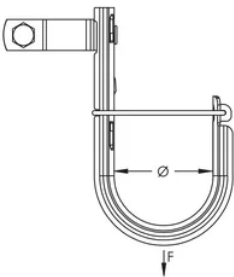

SPECIFICATIONS

Finish: Pregalvanized

Material: Steel

Table 1/2

Catalog Number	Article Number	Diameter (Ø)	Area	Cable Capacity, Cat 5e	Cable Capacity, Cat 6	Cable Capacity, Cat 6A
----------------	----------------	--------------	------	------------------------	-----------------------	------------------------

CAT32HPCD1B	181227	50 mm	2561mm ²	90	60	35
CAT48HPCD1B	181228	75 mm	5974mm ²	200	150	80
CAT64HPCD1B	181229	100 mm	9987mm ²	330	220	140

Table 2/2

Catalog Number	Article Number	Pedestal Size
CAT32HPCD1B	181227	19 mm Square, 22.2 - 28.5 mm Round
CAT48HPCD1B	181228	19 mm Square, 22.2 - 28.5 mm Round
CAT64HPCD1B	181229	19 mm Square, 22.2 - 28.5 mm Round

ADDITIONAL PRODUCT DETAILS

Non-continuous supports may not exceed spacing of 5' (1.5 m) per TIA 569-C.9.7 and EN 50174-2.

Cable capacity is calculated based on a 70% fill rate.

DIAGRAMS

WARNING

nVent products shall be installed and used only as indicated in nVent's product instruction sheets and training materials. Instruction sheets are available at www.nvent.com and from your nVent customer service representative. Improper installation, misuse, misapplication or other failure to completely follow nVent's instructions and warnings may cause product malfunction, property damage, serious bodily injury and death and/or void your warranty.