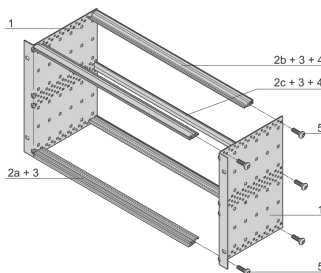

EuropacPRO 19" Subrack Kit for Backplane, Light, Unshielded, 6 U, 235 mm

CATALOG NUMBER

24564-432

Non-EMC shielded subrack for backplane mounting, light version.

CERTIFICATIONS

FEATURES

Subrack with side panel type L ("light") with integrated 19" support brackets

Horizontal rail type "light"

Aluminum construction

Rear horizontal rails for backplane mounting with insulation strip

Installed load up to 7.5 kg

Supplied as space-saving flat-pack

Internal and external dimensions in accordance with: IEC 60297-3-100, -101, IEEE 1101.1

Modifications such as cutouts, different finishes or dimensions available

PRODUCT ATTRIBUTES

Rack Height: 6U

Depth: 235mm

Package Quantity: 1

For Mounting: Backplane

Board Depth: 160mm; 220mm

Handle Included: No