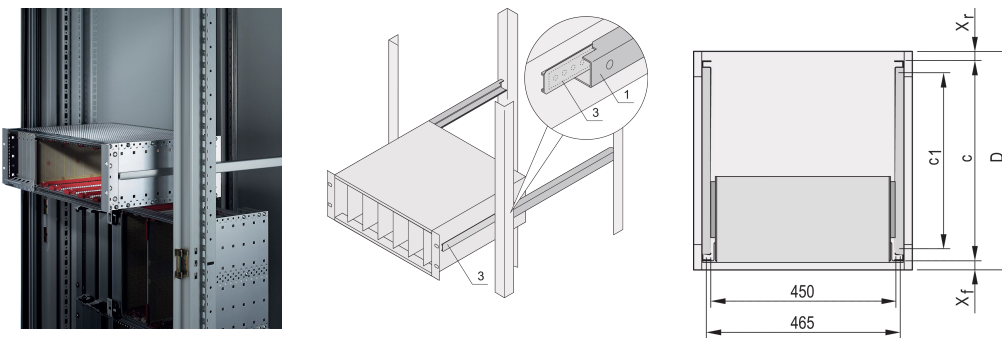

Telescopic Slides C-Profile for Cabinet for Fitting Varistar, 1000 mm

CATALOG NUMBER

24562-468

Telescopic slides with guiding profile for fitting in cabinets with 25 kg load capacity.

CERTIFICATIONS

FEATURES

For mounting 84 HP wide subracks in the 19" plane

Loading capacity: 25 kg per pair

The guiding profile (1) is matched to the fixing dimension in the cabinet (it is bolted to the 19" profile of the cabinet); the adaptor Rail (3) is matched to the depth and fixing dimension on the subrack (it is inserted into the guiding profile like a telescopic slide)

PRODUCT ATTRIBUTES

Product Family: Varistar

Depth: 1000mm

Package Quantity: 2

Finish: Anodized

Material: Aluminum

Product Type: Telescopic Slide

Type: C Profile

Net Weight: 0.78kg

ADDITIONAL PRODUCT DETAILS

No protection against extraction, no stop at full extension.

The reinforcement Rail and the C-Rails have been tested in accordance with the Russian atomic energy authority GAN standards.