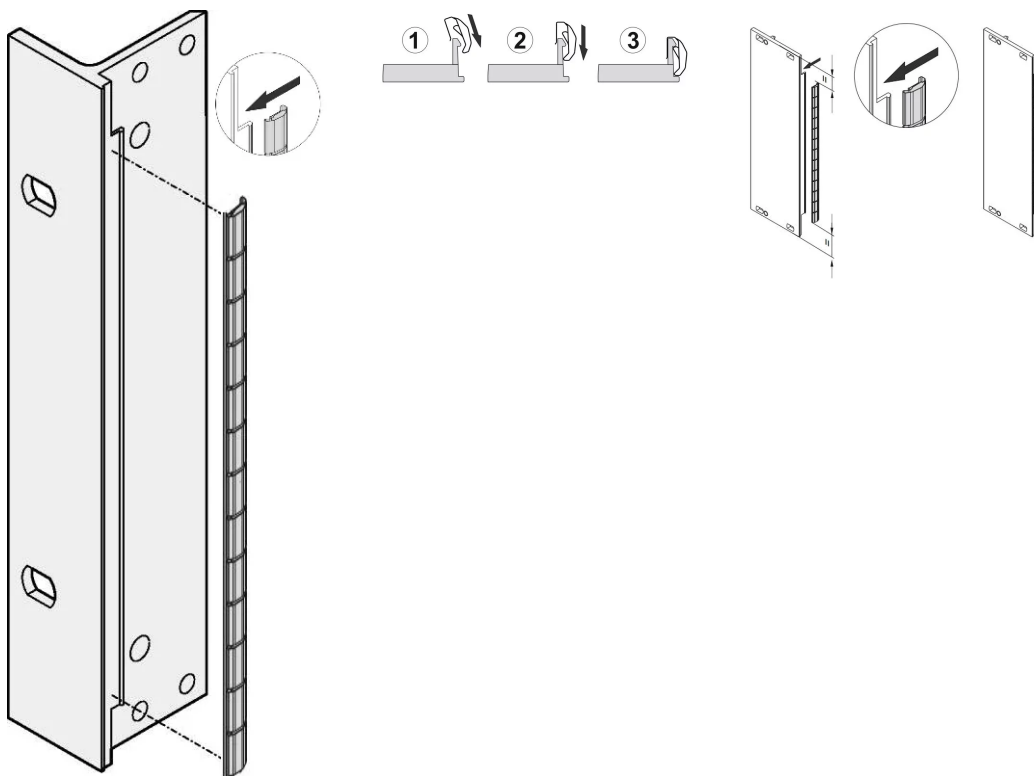

## CATALOG NUMBER

**21102-108**

The stainless EMC gaskets are inserted into a slot on the right hand side of the U-shaped front panels.

The gasket will be clipped onto the right front panel bracket, the 19" bracket or rear profile of the subrack

## FEATURES

The stainless steel EMC-gasket for SCHROFF U-shaped front panels, offers excellent performance in shielding effectiveness and an enormous temperature range from -200 to +160°C.

Easy mounting by clipping the gasket onto the right front panel bracket, the 19" bracket or rear profile of the subrack