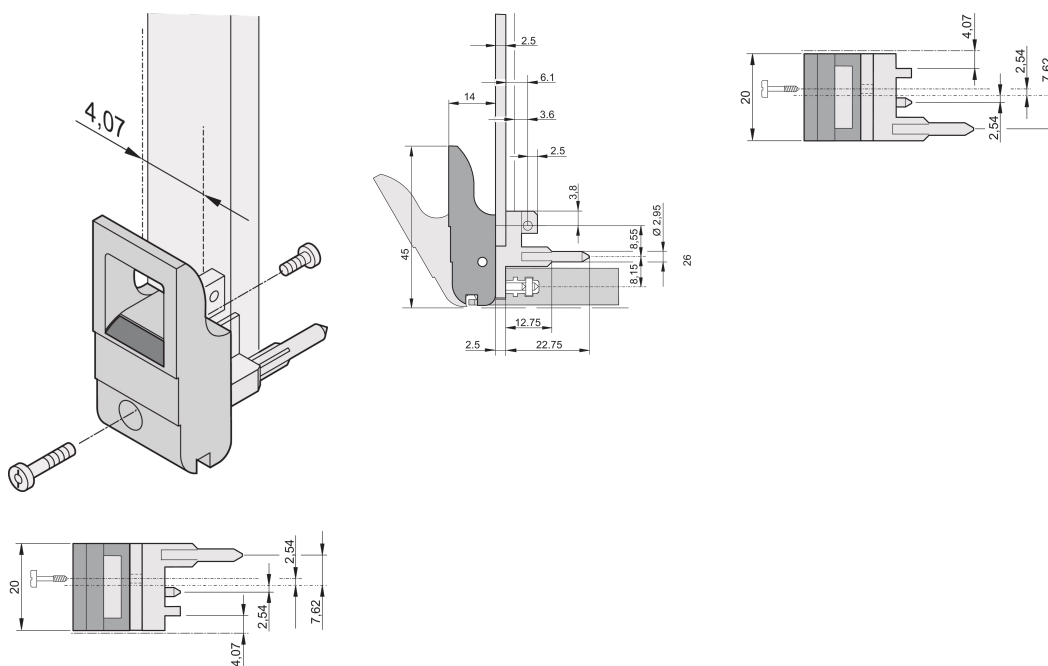

# Insertor/Extractor Handle Type IET, Grey Lever, Black Button, Top, 100 Pieces

## CATALOG NUMBER

**20817-663**

The inserter/extractor handle, type IET in accordance with IEEE 1101.10. Two of these handles can overcome a single lever force of 700 N (per pair).

## FEATURES

Suitable for insertion and extraction forces up to 700 N (per pair)

In accordance with IEEE 1101.10 and IEC 60297-3-102

A microswitch can be mounted

With locking