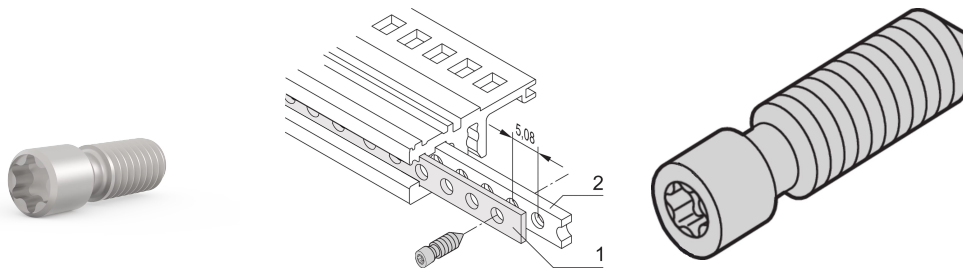

# Grub Screw, Stainless Steel, M2.5 x 9, Torx 8

### CATALOG NUMBER

**21102-980**

For fixing the threaded insert in the horizontal rail.

### FEATURES

Grub screw

### PRODUCT ATTRIBUTES

Product Type: Screw

Type: Grub Screw

Works With: Subracks; Cases; Chassis

Package Quantity: 100

Thread Size: M2.5

Length: 9 mm

Material: Stainless Steel