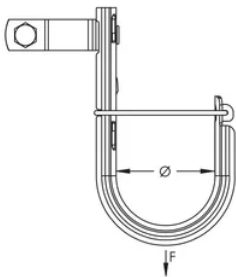

## SPECIFICATIONS

**Finish:** Pregalvanized

**Material:** Steel

Table 1/2

Catalog Number	Article Number	Diameter (Ø)	Area	Cable Capacity, Cat 5e	Cable Capacity, Cat 6	Cable Capacity, Cat 6A
----------------	----------------	--------------	------	------------------------	-----------------------	------------------------

CAT32HPCD1B	181227	50 mm	2561mm <sup>2</sup>	90	60	35
CAT48HPCD1B	181228	75 mm	5974mm <sup>2</sup>	200	150	80
CAT64HPCD1B	181229	100 mm	9987mm <sup>2</sup>	330	220	140

Table 2/2

Catalog Number	Article Number	Pedestal Size
CAT32HPCD1B	181227	19 mm Square, 22.2 - 28.5 mm Round
CAT48HPCD1B	181228	19 mm Square, 22.2 - 28.5 mm Round
CAT64HPCD1B	181229	19 mm Square, 22.2 - 28.5 mm Round

## ADDITIONAL PRODUCT DETAILS

Non-continuous supports may not exceed spacing of 5' (1.5 m) per TIA 569-C.9.7 and EN 50174-2.

Cable capacity is calculated based on a 70% fill rate.

## DIAGRAMS