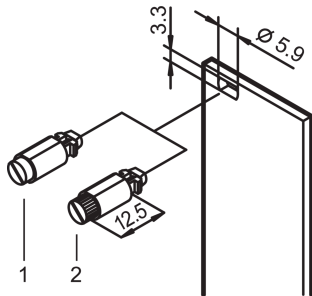

Quick Release Fastener

1/4 rotary lock with defined stop.

CERTIFICATIONS

FEATURES

1/4 rotary lock with defined stop

Identification of locking position due to slot position

Vibration and shake proof

Qty 100 pieces

SPECIFICATIONS

Works With:	Front Panels
Product Type:	Hardware Kit
Finish:	Nickel Plated
Material:	Steel; Zinc Alloy; Thermoplastic

Table 1/2

Catalog Number	Color	Package Quantity	Color Code	Depth	Height	Width
21101-848	Jet Black	100	RAL 9005	16.7mm	6mm	7mm

Table 2/2

Catalog Number	Fastener Type	Quick Ship
21101-848	Slotted Head	No
21101-847	Slotted Head	No
21101-850	Knurled, Slotted Head	No
21101-849	Knurled, Slotted Head	No

ADDITIONAL PRODUCT DETAILS

Quick-release fasteners: mounting without threaded inserts.