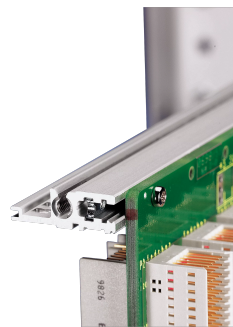

Horizontal Rail, Rear, Type H-VT, Heavy, 84 HP

CATALOG NUMBER

34560-784

Combinations of horizontal rails and side panels

		"H" can be combined		"V" combination not recommended	
Horizontal rail	Light 1-F	-	+	+	+
Horizontal rail	FluoBlen 1-F	+	+	+	+
Horizontal rail	Heavy 2-F	+	+	-	-
Horizontal rail	Rugged 1-F	+	+	-	-
Side panel	Light 1-F				
	FluoBlen 1-F				
	Heavy 2-F				
	Rugged 1-F				

Legend: + = can be combined, - = combination not recommended

The horizontal rail, type VT enables the direct assembly of a backplane.

CERTIFICATIONS

FEATURES

For direct backplane mounting

Mounting top and bottom

Recessed installation for high mechanical demands (H-VT)

Aluminum extrusion, anodized finish, conductive contact surface

PRODUCT ATTRIBUTES

Rack Width: 84HP

Width: 431.8mm

Package Quantity: 1

Depth: 30.5mm

Finish: Anodized

Height: 9mm

Length: 431.8mm

Material: Aluminum

Product Family: EuropacPRO; RatiopacPRO; RatiopacPRO AIR; CompacPRO; PropacPRO

Product Type: Horizontal Rail

Type: Heavy, VT

Works With: Subracks; Cases

ADDITIONAL PRODUCT DETAILS