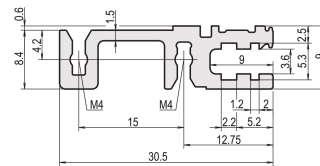

Horizontal Rail, Rear, Type H-VT, Heavy, 84 HP

CATALOG NUMBER

34560-784

Combinations of horizontal rails and side panels

		"H" can be combined		"V" combination not recommended	
Horizontal rail	Light 1-F	-	+	+	+
Horizontal rail	FluoBlen 1-F	+	+	+	+
Horizontal rail	Heavy 2-F	+	+	-	-
Horizontal rail	Rugged 1-F	+	+	-	-
Side panel	Light 1-F				
	FluoBlen 1-F				
	Heavy 2-F				
	Rugged 1-F				

Legend: + = can be combined, - = combination not recommended

The horizontal rail, type VT enables the direct assembly of a backplane.

CERTIFICATIONS

FEATURES

For direct backplane mounting

Mounting top and bottom

Recessed installation for high mechanical demands (H-VT)

Aluminum extrusion, anodized finish, conductive contact surface

PRODUCT ATTRIBUTES

Rack Width: 84HP

Width: 431.8mm

Package Quantity: 1

Depth: 30.5mm

Finish: Anodized

Height: 9mm

Length: 431.8mm

Material: Aluminum

Product Family: EuropacPRO; RatiopacPRO; RatiopacPRO AIR; CompacPRO; PropacPRO

Product Type: Horizontal Rail

Type: Heavy, VT

Works With: Subracks; Cases

ADDITIONAL PRODUCT DETAILS