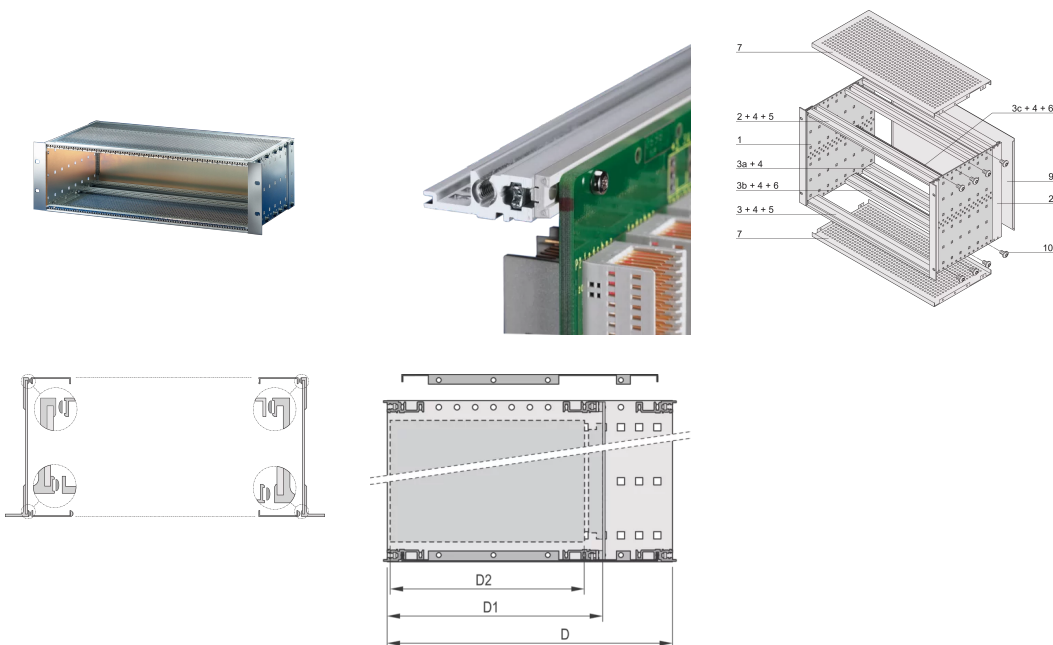

EuropacPRO 19" Subrack Kit for Backplane, Heavy, Shielded, 6 U, 295 mm

CATALOG NUMBER

24563-473

EMC Shielded subrack for backplane mounting, heavy version with tox welded side panels.

CERTIFICATIONS

FEATURES

Subrack with side panel type H ("Heavy"), 19" bracket is firmly fixed to side panel (tox-cold welded)

Modifications such as cutouts, different finishes or dimensions available

Supplied as space-saving flat-pack

Aluminum construction

Horizontal rail type "Heavy"

Rear horizontal rail for backplane mounting with insulation strip

EMC of approximately 40 dB at 1 GHz, 30 dB at 2 GHz, assuming that the front is covered with shielded front panels, testing in accordance with VG 95373 part 15

PRODUCT ATTRIBUTES

Rack Height: 6U

Depth (D): 295mm

Package Quantity: 1

For Mounting: Backplane

Board Depth: 160mm; 220mm; 280mm

EMC Gasket Type: Textile

Shock and Vibration Tolerance: 5g (force)