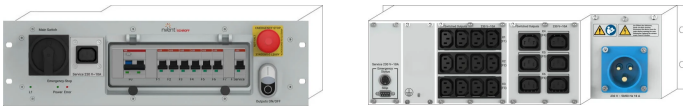

Rack Safety Plus, 3 U, 230 V AC, CEE

CATALOG NUMBER

21270-010

The nVent SCHROFF Rack Safety Plus unit is a 19" power distribution unit used to supply AC mains power to electrical or electronic devices as a central power switch. In addition it is equipped with an emergency stop function.

CERTIFICATIONS

FEATURES

19", 3 U Power Distribution Unit with Emergency Stop function

Supplies AC mains power to electrical or electronic devices as a central power switch

400 V 3-phase or 230 V 1-phase mains input with mains fuses

An additional external emergency stop push button can be connected to the system

PRODUCT ATTRIBUTES

Product Type: Power Distributor

Works With: Varistar CP; Novastar

Function: Emergency Stop

Input Voltage AC: 230V

Number of Phases: 1

EMC Filter: No

Surge Arrester: Yes

Inrush Current Limiter: Yes

Residual Current Device: Yes

Circuit Breaker Cover: Yes

Rack Height: 3U

Socket Type: IEC C13