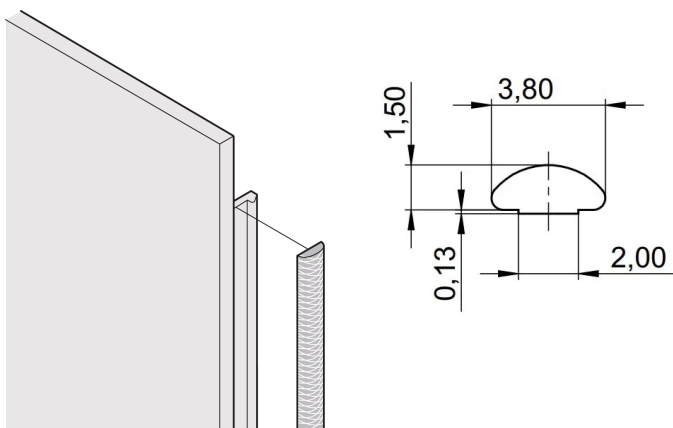

Front Panel EMC Textile Shielding Kit, -40... +70°C, 3 U; 10 pieces

CATALOG NUMBER

21101-853

The textile EMC gaskets are inserted into a slot on the right hand side of the U-shaped front panels. The gaskets are glued to the front panel.

CERTIFICATIONS

FEATURES

Textile EMC gasket is affixed laterally on the front panel or in the groove of the right-hand profile as appropriate.

Profile seal is bonded onto the contact surface of the 19" bracket or of the rear angle and sets up the conductive connection to the U-shaped front panels

Temperature range -40 °C ... +70 °C

PRODUCT ATTRIBUTES

Rack Height: 3U

Package Quantity: 10

Depth (D): 1.62mm

Height (H): 97mm

Material: Thermoplastic Elastomer

Product Family: EuropacPRO; RatiopacPRO; RatiopacPRO AIR; PropacPRO; Frame Type Plug-In Unit

Product Type: Shielding Kit

Width (W): 3.8mm

Works With: Subracks; Cases; Front Panels

Flammability Rating: UL® 94V-0

Net Weight: 0.048kg

ADDITIONAL PRODUCT DETAILS

EMC gaskets (textile) are required for shielding the front panels.