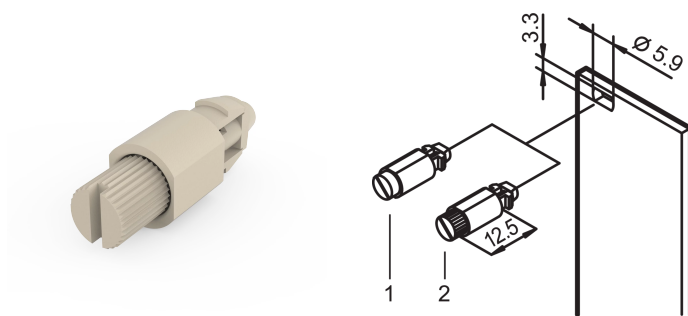

Quarter-Turn Fastener With Knurled and Slotted Head, Grey; 100 pieces

CATALOG NUMBER

21101-849

1/4 rotary lock with defined stop.

CERTIFICATIONS

FEATURES

1/4 rotary lock with defined stop

Identification of locking position due to slot position

Vibration and shake proof

Qty 100 pieces

PRODUCT ATTRIBUTES

Color: Pebble Grey

Package Quantity: 100

Color Code: RAL 7032

Depth: 20.6mm

Finish: Nickel Plated

Height: 6mm

Material: Steel; Zinc Alloy; Thermoplastic

Product Type: Hardware Kit

Width: 7mm

Works With: Front Panels

Fastener Type: Knurled; Slotted Head

ADDITIONAL PRODUCT DETAILS

Quick-release fasteners: mounting without threaded inserts.