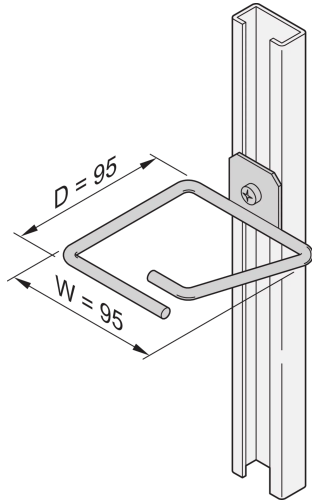

Cable Eye for C-Rail, Steel

Cable eyes can be attached to slide rails, cable panels, etc.

CERTIFICATIONS

FEATURES

Cable eye for C-profile

SPECIFICATIONS

Product Type: Cable Eye
Finish: Zinc Plated

Table 1/1

Catalog Number	Material	Package Quantity	Quick Ship
20118-339	Steel	4	No
20118-554	Steel	4	No

Catalog Number	Material	Package Quantity	Quick Ship
20118-340	Steel	4	No

ADDITIONAL PRODUCT DETAILS

Please order assembly kit separately.