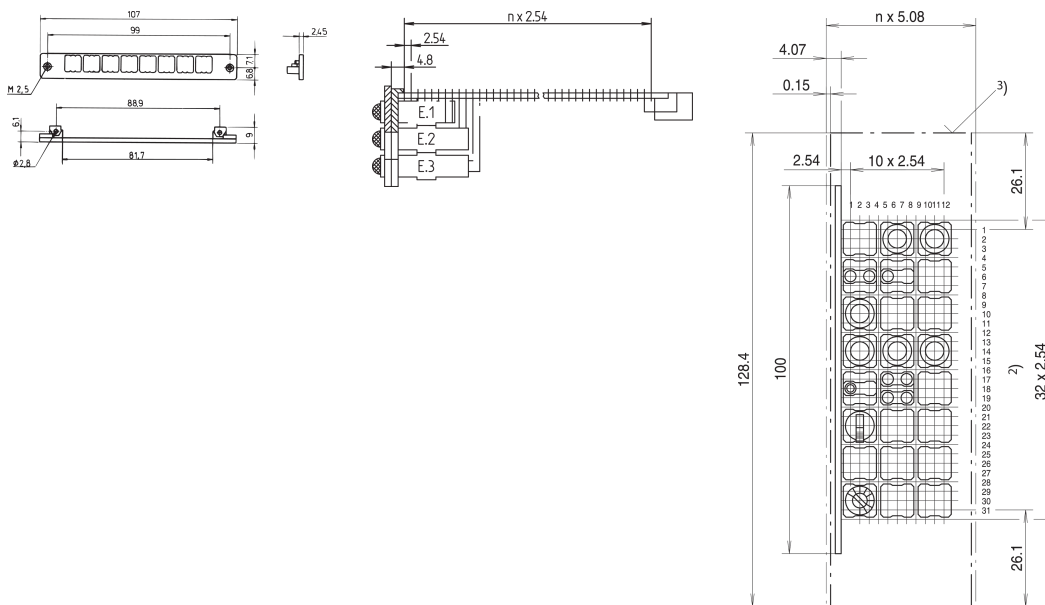

Mounting Frame for Mounting Plane 1

CATALOG NUMBER

69004-043

Mounting frame for mounting plane 1, Flammability UL 94 V0 and two threaded female connectors M2.5.

CERTIFICATIONS

FEATURES

Material PBT

With 2 threaded female connectors M 2.5

Flammability UL 94 V-0

PRODUCT ATTRIBUTES

Product Type: Mounting Kit

Material: Polybutylene Terephthalate

Package Quantity: 1

Gross Weight: 0.005kg

ADDITIONAL PRODUCT DETAILS

Mounting frames nos. 69004-043, 69004-44 and 69004-045 cannot be used in conjunction with the aluminium profile handle for front panels.

Please take into consideration that deliveries may be carried out in the stated SPQs (SPQ, e.g. 5 pieces, 10 pieces, 50 pieces, etc.). Differing order quantities (e.g. 2 pieces) may be changed to the next possible delivery quantity = Standard Pack Quantity.