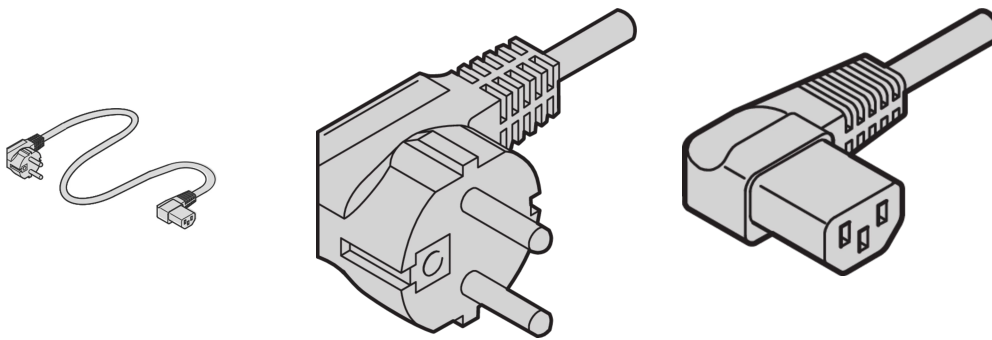

# Mains Cable, SCHUKO/UTE to IEC C13-Angled, 2.5 m Grey

## CATALOG NUMBER

**60704-020**

nVent SCHROFF Mains cable provides practical, universal fastening with variable attachment facilities. They are general in nature and fit in to different applications like Fans, cabinet lights, etc., Industrial PC connections, Uninterruptible power supplies, Systems.

## PRODUCT ATTRIBUTES

Input Connector: SCHUKO / UTE

Output Connector: IEC C13

Length: 2500mm

Package Quantity: 1

Color: Grey

Connector Type: Angled

Material: PVC