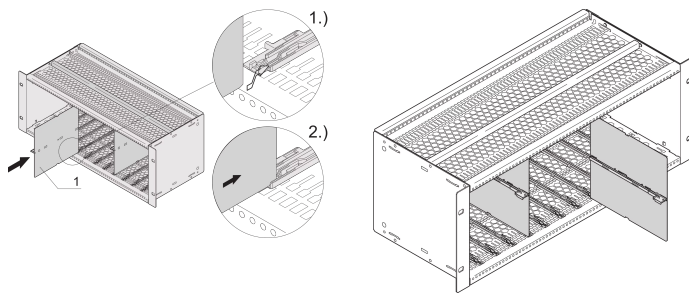

# MTCA Splitting Kit

## CATALOG NUMBER

**20849-115**

Splitting kit is inserted into the appropriate receptacle of the nVent SCHROFF MicroTCA guide rail and locks into the appropriate stud of the guide rail.

## FEATURES

For fitting 2 single AdvancedMC modules one above the other in a double AdvancedMC slot

Splitting kit is inserted into the appropriate receptacle of the nVent SCHROFF MicroTCA guide rail and locks into the appropriate stud of the guide rail