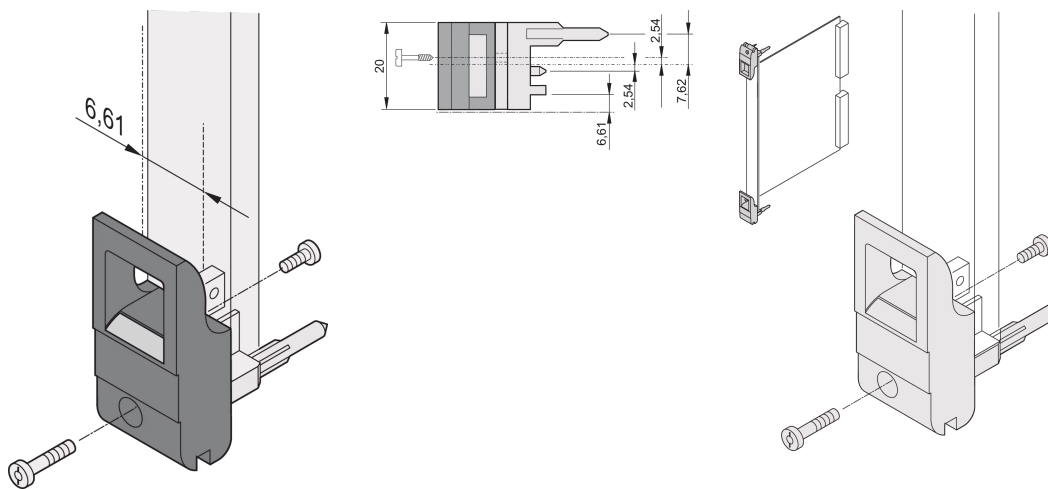

Insertor/Extractor Handle Type IET, Black Lever, Grey Button, Top; 10 pieces

CATALOG NUMBER

20817-708

The inserter/extractor handle, type IET in accordance with IEEE 1101.10. 0,1" offset. Two of these handles can overcome a single lever force of 700 N (per pair).

CERTIFICATIONS

FEATURES

Suitable for insertion and extraction forces up to 700 N (per pair)

In accordance with IEEE 1101.10 and IEC 60297-3-102

A microswitch can be mounted

0.1" offset is used for PSUs with SMD Plus

PRODUCT ATTRIBUTES

Package Quantity: 10

Handle Type: IET; Top Front

Flammability Rating: UL@ 94V-0

Color: Jet Black

Color Code: RAL 9005

Complies With: EN 45545-2

Depth (D): 39.15mm

Height (H): 44.65mm

Material: Polycarbonate; Zinc Alloy

Product Type: Handle

Type: Inserter/Extractor, 0.1" Offset

Width (W): 19.8mm

Works With: Front Panels

Net Weight: 0.24kg

ADDITIONAL PRODUCT DETAILS