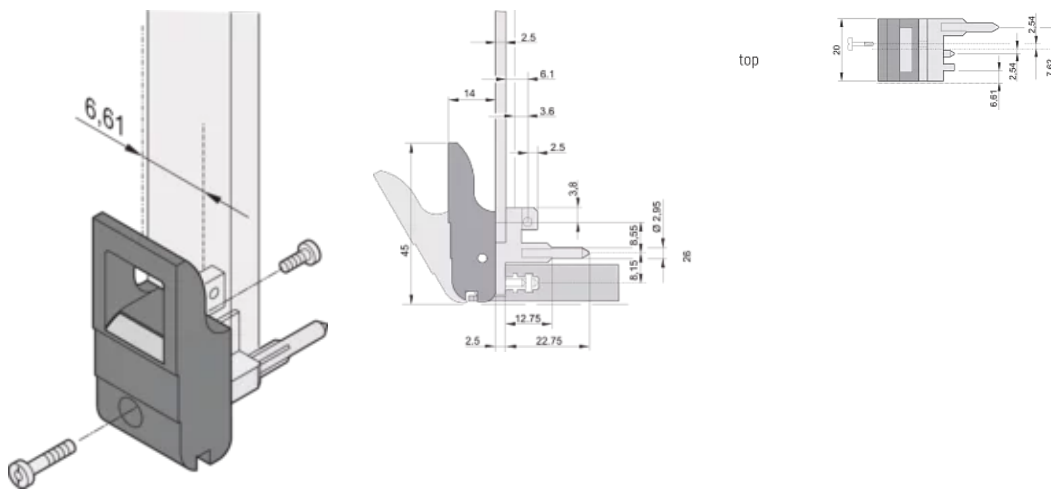

Handle Type: IET; Top Front

Flammability Rating: UL@ 94V-0

Color: Jet Black

Color Code: RAL 9005

Complies With: EN 45545-2

Depth (D): 39.15mm

Height (H): 44.65mm

Material: Polycarbonate; Zinc Alloy

Product Type: Handle

Type: Inserter/Extractor, 0.1" Offset

Width (W): 19.8mm

Works With: Front Panels

Net Weight: 0.24kg

ADDITIONAL PRODUCT DETAILS

Please order Coding pegs and Microswitch separately.

DIAGRAMS

WARNING

nVent products shall be installed and used only as indicated in nVent's product instruction sheets and training materials. Instruction sheets are available at www.nvent.com and from your nVent customer service representative. Improper installation, misuse, misapplication or other failure to completely follow nVent's instructions and warnings may cause product malfunction, property damage, serious bodily injury and death and/or void your warranty.