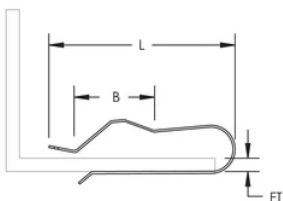

DIAGRAMS

WARNING

nVent products shall be installed and used only as indicated in nVent's product instruction sheets and training materials. Instruction sheets are available at www.nvent.com and from your nVent customer service representative. Improper installation, misuse, misapplication or other failure to completely follow nVent's instructions and warnings may cause