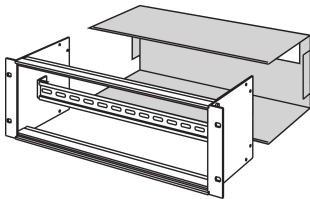

Hood for 19" module support

CATALOG NUMBER

24564-100

Hood to cover the rear side of 19" module support.

CERTIFICATIONS

FEATURES

For assembly at rear on 19" module supports

Rear cut out for cable entry (351 x 40mm) cover through two brush strips

Rear hood prepared for grounding kit

Brush strip (self-adhesive): Plastic PVC (RAL7032), Bristle: Nylon black

PRODUCT ATTRIBUTES

Product Type: Cover

Product Family: EuropacPRO

Type: Rear Hood

Works With: Subracks

Rack Height: 3U

Height: 132.5mm

Rack Width: 84HP

Width: 431.5mm

Depth: 88.3mm

Material: Aluminum