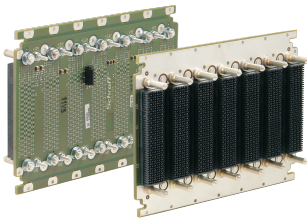

# VPX Backplane, 3 U, 7 Slots, BKP3-CEN07-15.2.3-4

## CATALOG NUMBER

**23001-814**

The nVent SCHROFF VPX Backplane have excellent Signal Integrity for highest data transfer rates.

## PRODUCT ATTRIBUTES

Product Type: Backplane

Number of Slots: 7

Rack Height: 3U

Backplane Type: VPX, VITA 65

Slot Width: 5HP

Connector Type: MultiGig

Power Connector Type: Powerstuds M4

Utility Connector Type: Microfit, 8-pin

Width: 186.46mm

Package Quantity: 1