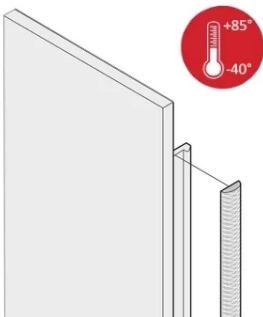

# Front Panel EMC Textile Shielding Kit, -40...+85°C, 5 U, 10 Pieces

## CATALOG NUMBER

**21102-978**

The textile EMC gaskets are inserted into a slot on the right hand side of the U-shaped front panels. The gaskets are glued to the front panel. For an expanded temperature range up to +85°C.

## FEATURES

Textile EMC gasket is affixed laterally on the front panel or in the groove of the right-hand profile as appropriate.

Profile seal is bonded onto the contact surface of the 19" bracket or of the rear angle and sets up the conductive connection to the U-shaped front panels

## PRODUCT ATTRIBUTES

Rack Height: 5U

Package Quantity: 10

Material: Thermoplastic Elastomer

Product Family: EuropacPRO; PropacPRO; RatiopacPRO AIR; PropacPRO; Frame Type Plug-In Unit

Product Type: Shielding Kit