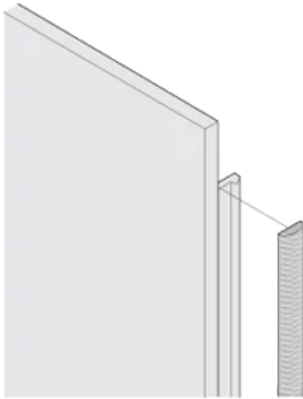

Net Weight: 0.1kg

ADDITIONAL PRODUCT DETAILS

EMC gaskets (textile) are required for shielding the front panels.

DIAGRAMS

WARNING

---

nVent products shall be installed and used only as indicated in nVent's product instruction sheets and training materials. Instruction sheets are available at www.nvent.com and from your nVent customer service representative. Improper installation, misuse, misapplication or other failure to completely follow nVent's instructions and warnings may cause product malfunction, property damage, serious bodily injury and death and/or void your warranty.

North America

All locations
+1.763.422.2661
Chat with us:
nvent.com/schroff

Europe

Straubenhardt, Germany
+49.7082.794.0
Betschdorf, France
+33.3.88.90.64.90
Warsaw, Poland
+48.22.209.98.35
Assago, Italy
+39.02.932.7141
Chat with us:
nvent.com/schroff

Asia

Shanghai, China
+86.21.2412.6943
Qingdao, China
+86.532.8771.6101
Singapore
+65.6768.5800
Shin-Yokohama, Japan
+81.45.476.0271
Chat with us:
nvent.com/schroff

Middle East & India

Dubai, United Arab
Emirates
+971.4.378.1700
Bangalore, India
+91.80.6715.2001
Istanbul, Turkey
+90.216.250.7374
Chat with us:
nvent.com/schroff

Our powerful portfolio of brands:

CADDY ERICO HOFFMAN ILSCO SCHROFF TRACHTE