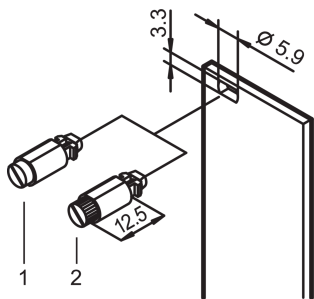

Quarter-Turn Fastener With Slotted Head, Black; 100 pieces

CATALOG NUMBER

21101-848

1/4 rotary lock with defined stop.

CERTIFICATIONS

FEATURES

1/4 rotary lock with defined stop

Identification of locking position due to slot position

Height: 6mm

Material: Steel; Zinc Alloy; Thermoplastic

Product Type: Hardware Kit

Width: 7mm

Works With: Front Panels

Fastener Type: Slotted Head

ADDITIONAL PRODUCT DETAILS

Quick-release fasteners: mounting without threaded inserts.