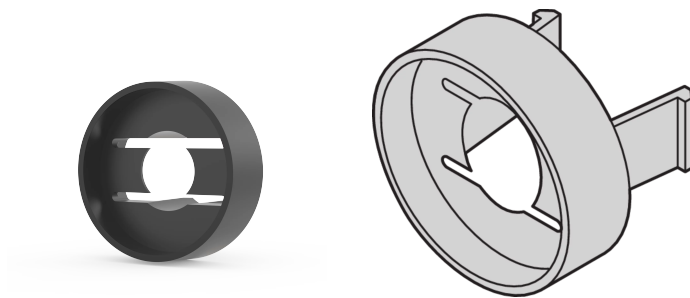

Sleeves for M6, Plastic, Black, 100 pcs

CATALOG NUMBER

21100-566

Sleeve guides the collar screw when fastening the front panel.

CERTIFICATIONS

FEATURES

Sleeve guides the collar screw when fastening the front panel

Sleeve is inserted into the elongated hole of the 19" bracket of the side panel type L

PRODUCT ATTRIBUTES

Product Type: Sleeve

Works With: Front Panels

Package Quantity: 100

Gross Weight: 0.037kg

Material: Polycarbonate