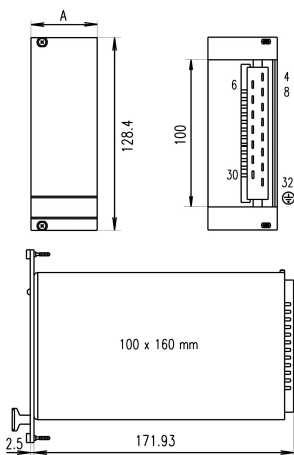

PSU Front Panel for Coolpower 100, Triple, 3 U, 6 HP, Shielded, 2.5 mm, Al, Front Anodized, Rear Conductive

CATALOG NUMBER

21006-957

Front Panel for nVent SCHROFF 19" compatible Power Supply. Flat front panel with vertical grooves for stainless steel EMC Contact Strips.

CERTIFICATIONS

FEATURES

Front Panel, Al, Front anodized, rear conductive, with vertical Slots for EMC Contact Strips

PRODUCT ATTRIBUTES

Product Type: Front Panel

Accessory Type: Front panel

Product Family: Coolpower

Material: Aluminum

Front Finish: Anodized