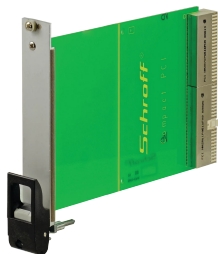

Plug-In Unit Kit With IET Handle, Shielded, Black 3 U, 4 HP

CATALOG NUMBER

20848-763

Plug-in unit, with IET inserter/extractor black handle, 3 U, front assembly. The U-shaped front panel enable shielding with a textile gasket.

CERTIFICATIONS

FEATURES

U-shaped front panel for textile gasket

Suitable for insertion and extraction forces up to 700 N (per pair)

Enable the installation of a microswitch

Enable the installation of coding pegs in accordance with IEC 60297-3-103/ IEEE 1101.10

PRODUCT ATTRIBUTES

Rack Width: 4HP

Package Quantity: 1

Handle Type: IET

Mounting: Screw-on Front

Gasket Type: Textile EMC

Front Finish: Anodized

Rear Finish: Etched

Treated Edges: No

Complies With: IEC 60297-3-102; IEEE 1101.10; IEC 60297-3-103; IEEE 1101.1/11

EMC Shielding: Yes

Finish: Anodized; Passivated

Height: 128.4mm

Material: Aluminum

Product Type: Front Panel

Rack Height: 3U