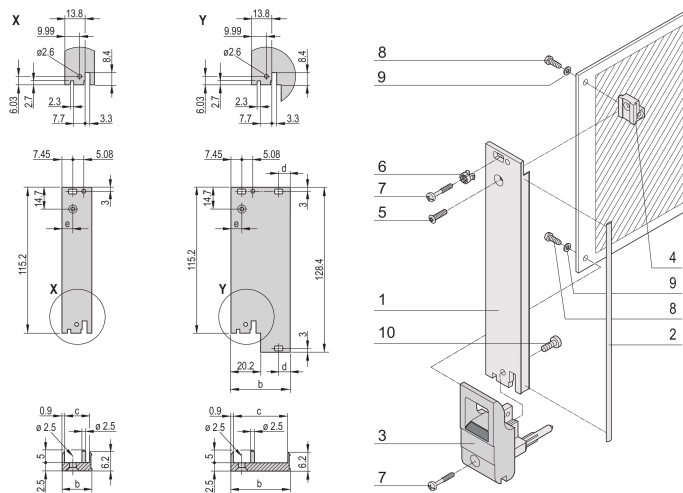

Plug-In Unit Kit With IET Handle, Shielded, Black 3 U, 4 HP

CATALOG NUMBER

20848-763

Plug-in unit, with IET inserter/extractor black handle, 3 U, front assembly. The U-shaped front panel enable shielding with a textile gasket.

CERTIFICATIONS

FEATURES

U-shaped front panel for textile gasket

Suitable for insertion and extraction forces up to 700 N (per pair)

Enable the installation of a microswitch

Enable the installation of coding pegs in accordance with IEC 60297-3-103/ IEEE 1101.10

PRODUCT ATTRIBUTES

Rack Width: 4HP

Package Quantity: 1

Handle Type: IET

Mounting: Screw-on Front

Gasket Type: Textile EMC

Front Finish: Anodized

Rear Finish: Etched

Treated Edges: No

Complies With: IEC 60297-3-102; IEEE 1101.10; IEC 60297-3-103; IEEE 1101.1/11

EMC Shielding: Yes

Finish: Anodized; Passivated

Height: 128.4mm

Material: Aluminum

Product Type: Front Panel

Rack Height: 3U