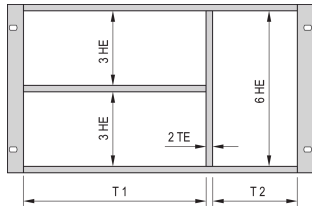

Combined Mounting Kit for Chassis

The combined mounting enable the option to split a 6 U high subrack or case in 2 x 3 U and 6 U sections. Different versions are available.

CERTIFICATIONS

FEATURES

Designed to accept Euroboards (100 mm high) and double Euroboards (233.35 mm high)

Subdivision of the 6 U assembly area into: 2 x 3 U, 1 x 6 U

SPECIFICATIONS

- Rack Height:** 6U
- Type:** Combined
- Product Family:** EuropacPRO
- Product Type:** Mounting Kit
- Works With:** Subracks

Table 1/1

Catalog Number	Package Quantity	Rack Width 1	Rack Width 2	Material	Quick Ship
24562-442	1	42HP	40HP	Aluminum, Zinc Alloy	No
24562-484	1	84HP		Aluminum, Zinc Alloy	No
24562-420	1	20HP	62HP	Aluminum, Zinc Alloy	No

Catalog Number	Package Quantity	Rack Width 1	Rack Width 2	Material	Quick Ship
24562-440	1	40HP	42HP	Aluminum, Zinc Alloy	No
24562-463	1	63HP	19HP	Aluminum, Zinc Alloy	No

ADDITIONAL PRODUCT DETAILS

Please order separately: Front panel 6 U, 2 HP to cover the strut.