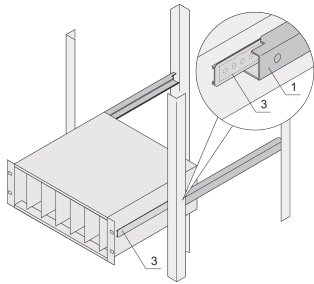

C-Profile Adaptor for Subracks Assembled into Cabinets

The C-profile, assembled on the Side Panel of the subrack serves fixes the subrack on the guiding profile when mounted into a cabinet.

CERTIFICATIONS

FEATURES

The C-profile fixes the subrack on the guiding profile when mounted into a cabinet.

SPECIFICATIONS

- Material:** Aluminum
- Finish:** Anodized
- Product Family:** EuropacPRO
- Product Type:** Telescopic Slide