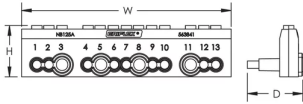

Catalog Number	NB-125A	NB-160A
Line Side Number of Connections	3	4
Line Side Compact Stranded Wire Size	10 - 25 mm²	10 - 35 mm²
Line Side Stranded Wire Size - Ferrule	6 - 16 mm²	10 - 25 mm²
Load Side Number of Connections	9	10
Load Side Compact Stranded Wire Size	2,5 - 6 mm²	2,5 - 16 mm²
Load Side Stranded Wire Size - Ferrule	1,5 – 6 mm²	1,5 – 16 mm²
Depth (D)	37.4mm	41.4mm
Height (H)	34.3 mm	34.3 mm
Width (W)	142 mm	170 mm
Unit Weight	0.17 kg	0.2 kg
For Use With	TD-100-125AL (563830) TD-100-125ALL (563840)	TD-160A (563200) TD-160AL (563990)
Flammability Rating	UL® 94V-0	UL® 94V-0
Complies With	IEC® 60947-7-1	IEC® 60947-7-1

DIAGRAMS

WARNING

nVent products shall be installed and used only as indicated in nVent's product instruction sheets and training materials. Instruction sheets are available at www.nvent.com and from your nVent customer service representative. Improper installation, misuse, misapplication or other failure to completely follow nVent's instructions and warnings may cause product malfunction, property damage, serious bodily injury and death and/or void your warranty.