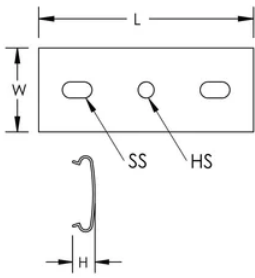

PEMSA Wire Basket Tray Box Support

CERTIFICATIONS

FEATURES

Tool-free install

Ideal for tray depths up to 100mm

SPECIFICATIONS

Table 1/2

Catalog Number	Article Number	Color	Material	Length (L)	Width (W)	Height (H)
WBTBOXBRKTR D	820731	Red	Plastic	94mm	36.6 mm	10 mm

Table 2/2

Catalog Number	Article Number	Hole Size (HS)	Slot Size (SS)
WBTBOXBRKTRD	820731	7 mm	7 x 13 mm

DIAGRAMS

WARNING

nVent products shall be installed and used only as indicated in nVent's product instruction sheets and training materials. Instruction sheets are available at www.nvent.com and from your nVent customer service representative. Improper installation, misuse, misapplication or other failure to completely follow nVent's instructions and warnings may cause product malfunction, property damage, serious bodily injury and death and/or void your warranty.