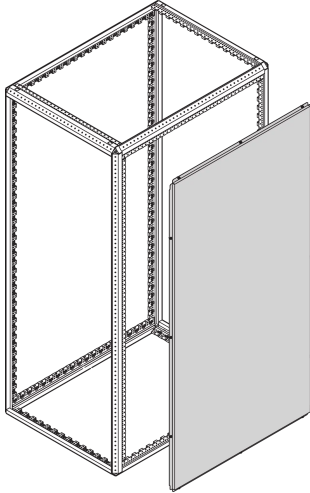

Varistar Side Separating Wall

Side panel for side by side cabinets replacing 2 individual cabinet side panles. The seperating panel is mounted between to racks and fully compatible with all air blanking panels.

CERTIFICATIONS

FEATURES

Prevents unauthorized access

For cabinets arranged in rows, wall replaces individual cabinet side walls

SPECIFICATIONS

- Finish:** Aluminum-Zinc Plated
- Product Type:** Cabinet/Rack Panel
- Material:** Steel

Table 1/1

Catalog Number	Rack Height	Height	Depth	Package Quantity	Type	Quick Ship
23130-580	52U	2450mm	1000mm	1	Separating Wall	No

CatalogNumber	Rack Height	Height	Depth	Package Quantity	Type	Quick Ship
23130-485	47U	2200mm	1200mm	1	Separating Wall	No
23130-480	42U	2000mm	1000mm	1	Separating Wall	No
23130-508	42U	2000mm	1100mm	1	Separating Wall	No
23130-510	52U	2450mm	1100mm	1	Separating Wall	No
23130-481	42U	2000mm	1200mm	1	Separating Wall	No
23130-581	52U	2450mm	1200mm	1	Separating Wall	No
23130-484	47U	2200mm	1000mm	1	Separating Wall	No
23130-509	47U	2200mm	1100mm	1	Separating Wall	No