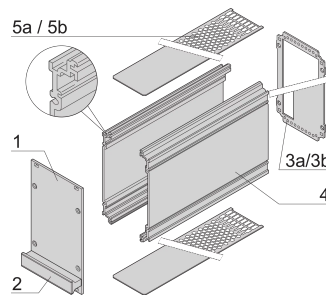

Frame Type Plug-In Unit PRO Kit, Perforated Covers, 1 Connector, 3 U, 12 HP, 227 mm

CATALOG NUMBER

24812-262

3 U Front panel shieldable

5a

Frame type plug-in unit, non-shielded, perforated top / bottom cover, rear panel with cutout for one connector.

CERTIFICATIONS

FEATURES

Extruded side panels right and left, with grooves for insertion of a printed circuit board (standard board position is on the left only)

Rear panel with cut-out for single connector (conforms to EN 60603, DIN 41612, construction types: B, C, D, F, H, Q, R, S)

Cover plate with perforation, for guide rails (airflow approx. 60%); please order guide rails separately

PRODUCT ATTRIBUTES

Rack Height: 3U

Rack Width: 12HP

Package Quantity: 1

Handle Type: Trapezoid

Rear Panel Type: Single Connector Cut-Out

Cover Plate Type: Cover Plate with Perforation for Guide Rails

Front Finish: Anodized

Rear Finish: Anodized

Cooling: Perforated

Depth (D): 227mm

EMC Shielding: No

Finish: Anodized

Material: Aluminum