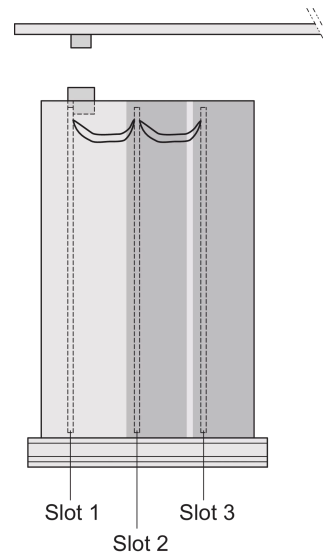

Frame Type Plug-In Unit PRO Kit, Perforated Covers, 1 Connector, 3 U, 12 HP, 227 mm

CATALOG NUMBER

24812-262

3 U Front panel shieldable

5a

Frame type plug-in unit, non-shielded, perforated top / bottom cover, rear panel with cutout for one connector.

CERTIFICATIONS

FEATURES

Extruded side panels right and left, with grooves for insertion of a printed circuit board (standard board position is on the left only)

Rear panel with cut-out for single connector (conforms to EN 60603, DIN 41612, construction types: B, C, D, F, H, Q, R, S)

Cover plate with perforation, for guide rails (airflow approx. 60%); please order guide rails separately

PRODUCT ATTRIBUTES

Rack Height: 3U

Rack Width: 12HP

Package Quantity: 1

Handle Type: Trapezoid

Rear Panel Type: Single Connector Cut-Out

Cover Plate Type: Cover Plate with Perforation for Guide Rails

Front Finish: Anodized

Rear Finish: Anodized

Cooling: Perforated

Depth (D): 227mm

EMC Shielding: No

Finish: Anodized

Material: Aluminum