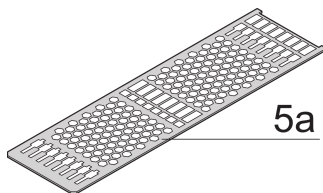

Frame Type Plug-In Unit PRO Kit, Perforated Covers, 1 Connector, 3 U, 12 HP, 227 mm

CATALOG NUMBER

24812-262

3 U Front panel shieldable

5a

Frame type plug-in unit, non-shielded, perforated top / bottom cover, rear panel with cutout for one connector.

CERTIFICATIONS

FEATURES

Extruded side panels right and left, with grooves for insertion of a printed circuit board (standard board position is on the left only)

Rear panel with cut-out for single connector (conforms to EN 60603, DIN 41612, construction types: B, C, D, F, H, Q, R, S)

Cover plate with perforation, for guide rails (airflow approx. 60%); please order guide rails separately

PRODUCT ATTRIBUTES

Rack Height: 3U

Rack Width: 12HP

Package Quantity: 1

Handle Type: Trapezoid

Rear Panel Type: Single Connector Cut-Out

Cover Plate Type: Cover Plate with Perforation for Guide Rails

Front Finish: Anodized

Rear Finish: Anodized

Cooling: Perforated

Depth (D): 227mm

EMC Shielding: No

Finish: Anodized

Material: Aluminum