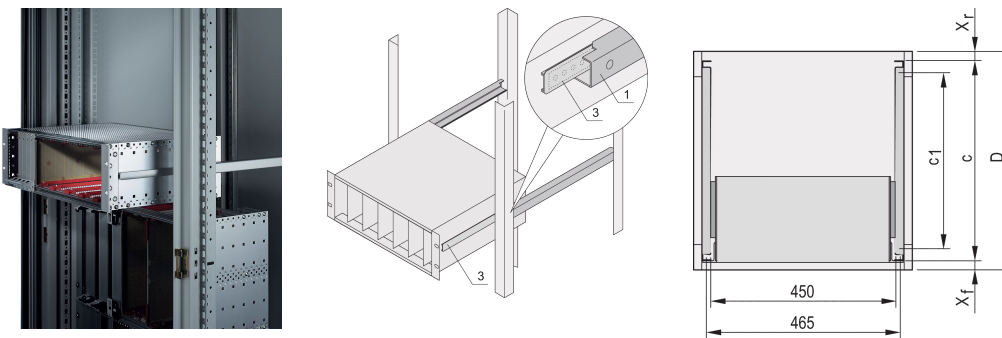

# Telescopic Slides C-Profile for Cabinet for Fitting Varistar, 900 mm

## CATALOG NUMBER

**24562-467**

Telescopic slides with guiding profile for fitting in cabinets with 25 kg load capacity.

## FEATURES

For mounting 84 HP wide subracks in the 19" plane

Loading capacity: 25 kg per pair

The guiding profile (1) is matched to the fixing dimension in the cabinet (it is bolted to the 19" profile of the cabinet); the adaptor Rail (3) is matched to the depth and fixing dimension on the subrack (it is inserted into the guiding profile like a telescopic slide)

## PRODUCT ATTRIBUTES

Product Family: Varistar

Depth: 900mm

Package Quantity: 2

Finish: Anodized

Material: Aluminum

Product Type: Telescopic Slide

Type: C Profile