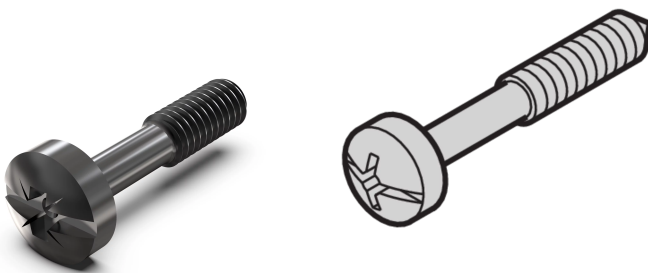

Collar Screw, Cross Recess/Slotted, M2.5 x 12.3 mm, Steel Black, 100 pieces

CATALOG NUMBER

21101-102

CERTIFICATIONS

PRODUCT ATTRIBUTES

Length: 12.3mm

Material: Steel

Finish: Zinc Top Coat

Package Quantity: 100

Thread Size: M2.5

Depth: 14.3mm

Height: 5mm

Product Type: Screw

Type: Screw

Width: 5mm

Works With: Front Panels

Net Weight: 0.05kg