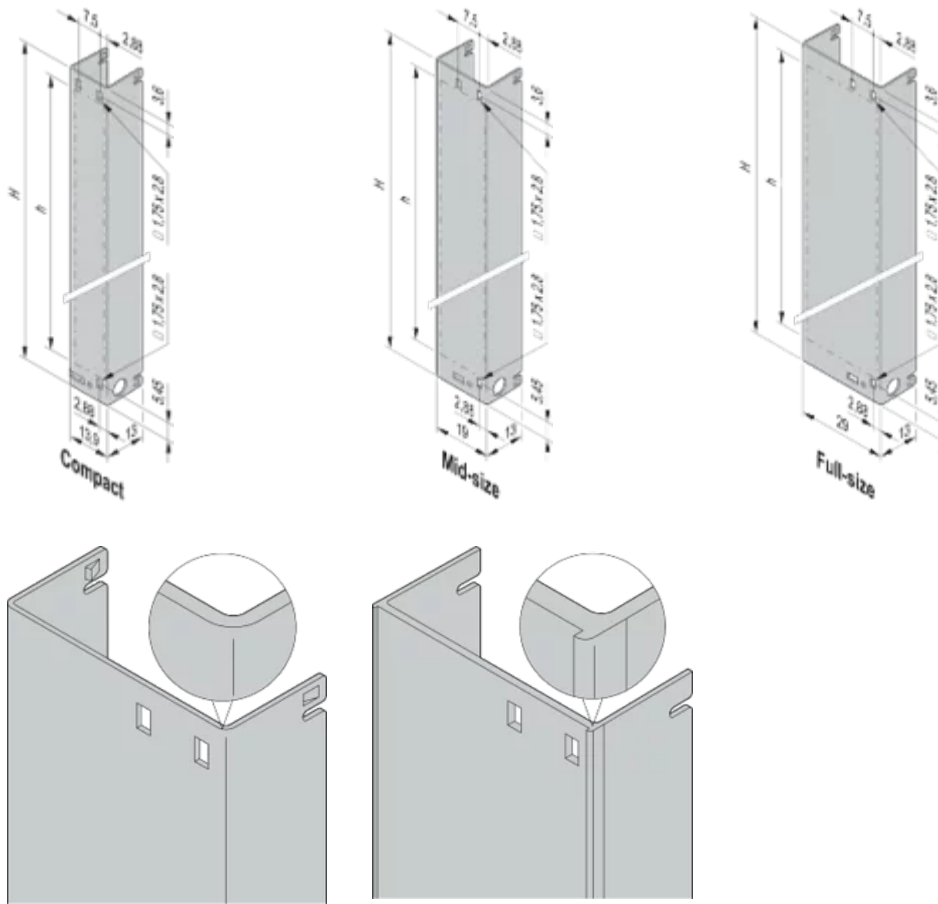

DIAGRAMS

WARNING

nVent products shall be installed and used only as indicated in nVent's product instruction sheets and training materials. Instruction sheets are available at www.nvent.com and from your nVent customer service representative. Improper installation, misuse, misapplication or other failure to completely follow nVent's instructions and warnings may cause product malfunction, property damage, serious bodily injury and death and/or void your warranty.

North America

All locations
+1.763.422.2661
Chat with us:
nvent.com/schroff

Europe

Straubenhardt, Germany
+49.7082.794.0
Betschdorf, France
+33.3.88.90.64.90
Warsaw, Poland
+48.22.209.98.35
Assago, Italy
+39.02.932.7141
Chat with us:
nvent.com/schroff

Asia

Shanghai, China
+86.21.2412.6943
Qingdao, China
+86.532.8771.6101
Singapore
+65.6768.5800
Shin-Yokohama, Japan
+81.45.476.0271
Chat with us:
nvent.com/schroff

Middle East & India

Dubai, United Arab Emirates
+971.4.378.1700
Bangalore, India
+91.80.6715.2001
Istanbul, Turkey
+90.216.250.7374
Chat with us:
nvent.com/schroff

Our powerful portfolio of brands:

CADDY ERICO HOFFMAN ILSCO SCHROFF TRACHTE