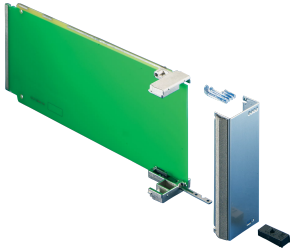

AMC Front Panel With Pull Handle

AdvancedMC Front Panel including EMC gasket for AMC.0 Rev. 2.0 Modules.

CERTIFICATIONS

FEATURES

In accordance with AMC.0 R2.0 specification

Front panel for pull-handle mechanism (with cut-outs for light pipe)

For the use together with the AMC Pull-handle mechanism, AMC.0 R2.0

SPECIFICATIONS

Accessory Type: Front panel

Product Type: Front Panel

Table 1/2

Catalog Number	Height (H)	Rack Width	Design Feature	Material	Finish	Package Quantity
30849-682	73.8mm	6HP	Full-Size	Aluminum	Passivated	1
30849-670	148.8mm	4HP		Aluminum	Passivated	1
30849-694	148.8mm	6HP	Full-Size	Aluminum	Passivated	1

CatalogNumber	Height (H)	Rack Width	Design Feature	Material	Finish	Package Quantity
30849-403	73.8mm	4HP	Mid-Size	Stainless Steel		1
30849-404	73.8mm	6HP	Full-Size	Stainless Steel		1
30849-406	148.8mm	4HP	Mid-Size	Stainless Steel		1
30849-407	148.8mm	6HP	Full-Size	Stainless Steel		1
30849-402	73.8mm	3HP	Compact	Stainless Steel		1
30849-658	73.8mm	4HP	Mid-Size	Aluminum	Passivated	1