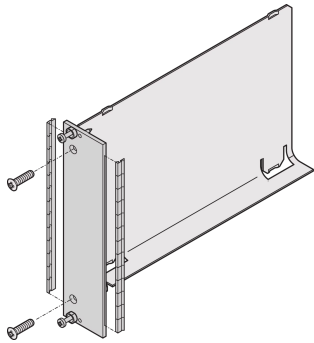

# Air Baffle, Front Panel, Refrofit Shielding, Steel

The air baffle with flat front panel covers an empty slot and eliminates an air leak. The flat front panel accepts a stainless steel EMC gasket.

## FEATURES

Air baffle eliminates air leaks from empty slots

Cover is pushed into the guide rail