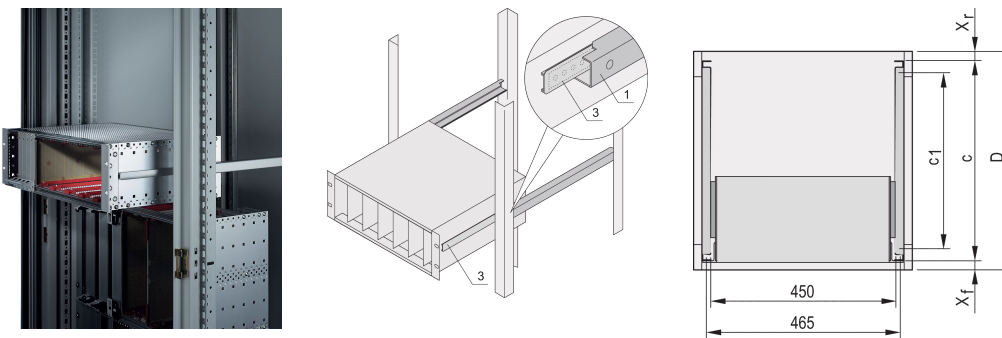

Telescopic Slides C-Profile for Cabinet for Fitting Varistar, 1200 mm

CATALOG NUMBER

24562-473

Telescopic slides with guiding profile for fitting in cabinets with 25 kg load capacity.

CERTIFICATIONS

FEATURES

For mounting 84 HP wide subracks in the 19" plane

Loading capacity: 25 kg per pair

The guiding profile (1) is matched to the fixing dimension in the cabinet (it is bolted to the 19" profile of the cabinet); the adaptor Rail (3) is matched to the depth and fixing dimension on the subrack (it is inserted into the guiding profile like a telescopic slide)

PRODUCT ATTRIBUTES

Product Family: Varistar

Depth: 1200mm

Package Quantity: 2

Finish: Anodized

Material: Aluminum

Product Type: Telescopic Slide

Type: C Profile