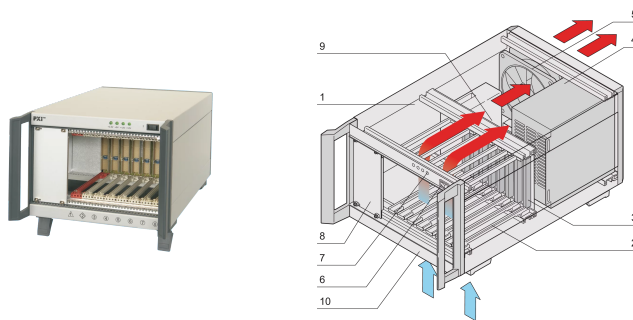

PXI System With ATX PSU, 4 U, 8 slots, 44 HP

CATALOG NUMBER

14579-008

PXI Desktop Chassis with vertical Card Cage for eight 3 U Boards and built in Power Supply.

CERTIFICATIONS

FEATURES

System in accordance with IEC 60297-3-101, -102, -103; IEEE 1101.1, 1101.10/11); Backplane, conforms to PICMG rev. 3.0 and PXI 2.0

PXI desktop chassis, 4 U, 44 HP with vertical card cage. Board format Front: 3U, 160 mm

Backplane, 8 slot, 3 HE, 64 bit, System slot left

Heat dissipation with airflow bottom to rear

ATX power supply 400 W, wide-range AC input with power switch on rear

Backplane with clock switching internal / external

PRODUCT ATTRIBUTES

Product Type: System

Number of Slots: 8

Type: Desktop

Backplane Type: 3 U CompactPCI with PXIbus

Data Transfer: 64-bit PCI Bus

Power per Slot: 30W

Input Voltage AC: 100 – 240V

Airflow Direction: Bottom to Rear

Rack Height: 4U

Power Supply Type: Open Frame

Power Supply Included: Yes

Rear I/O: No

Complies With: PXISA PXI-1 R2.0

Depth: 355mm