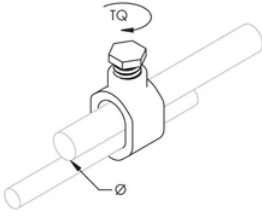

DIAGRAMS

WARNING

---

nVent products shall be installed and used only as indicated in nVent's product instruction sheets and training materials. Instruction sheets are available at www.nvent.com and from your nVent customer service representative. Improper installation, misuse, misapplication or other failure to completely follow nVent's instructions and warnings may cause product malfunction, property damage, serious bodily injury and death and/or void your warranty.

⚠ WARNING: This product can expose you to chemicals including lead, which is known to the State of California to cause cancer and birth defects or other reproductive harm. For more information go to www.P65Warnings.ca.gov.

North America

+1.800.753.9221

Option 1 – Customer Care

Option 2 – Technical

Support

Europe

Netherlands:

+31 800-0200135

France:

+33 800 901 793

Europe

Germany:

800 1890272

Other Countries:

+31 13 5835404

APAC

Shanghai:

+ 86 21 2412 1618/19

Sydney:

+61 2 9751 8500

Our powerful portfolio of brands:

CADDY

ERICO

HOFFMAN

ILSCO

SCHROFF

TRACHTE