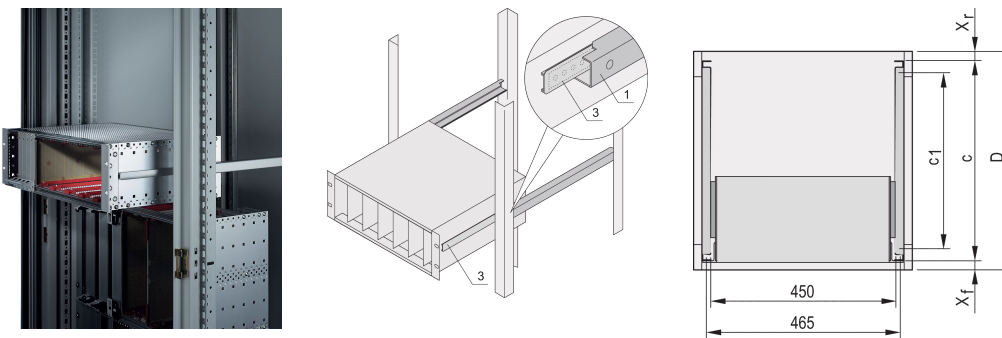

Telescopic Slides C-Profile for Cabinet for Fitting Novastar, 600 mm

CATALOG NUMBER

24562-461

Telescopic slides with guiding profile for fitting in cabinets with 25 kg load capacity.

CERTIFICATIONS

FEATURES

For mounting 84 HP wide subracks in the 19" plane

Loading capacity: 25 kg per pair

The guiding profile (1) is matched to the fixing dimension in the cabinet (it is bolted to the 19" profile of the cabinet); the adaptor Rail (3) is matched to the depth and fixing dimension on the subrack (it is inserted into the guiding profile like a telescopic slide)

PRODUCT ATTRIBUTES

Product Family: Novastar

Depth: 600mm

Package Quantity: 2

Finish: Anodized

Material: Aluminum

Product Type: Telescopic Slide

Type: C Profile