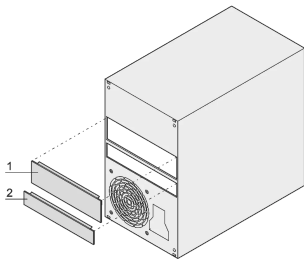

Drive Disc Cover for Slim Line Drive

CATALOG NUMBER

24496-122

Cover to close the cutout of a optical drive bay when drive is not installed.

FEATURES

Front panel is clipped into drive unit cut-out with clamping device