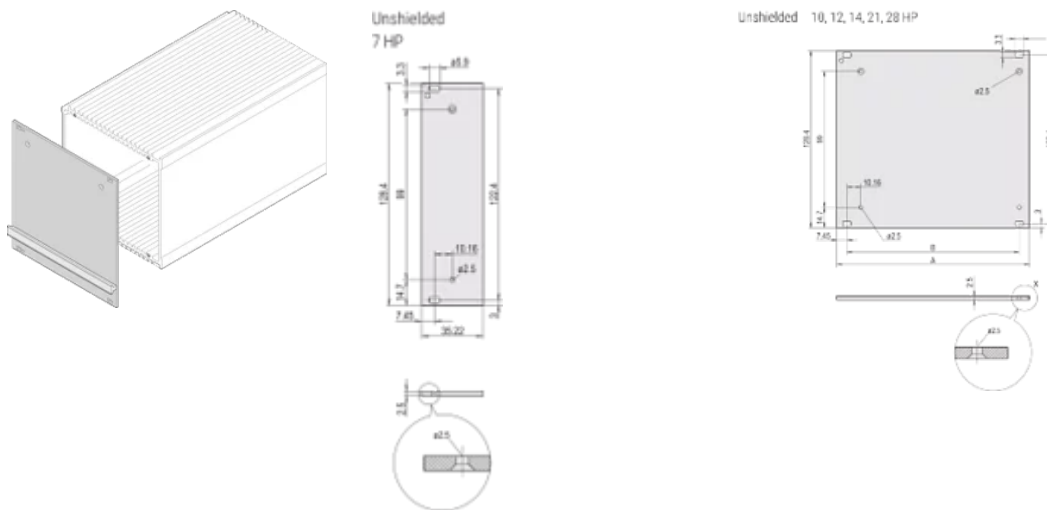

Front Finish: Anodized

Rear Finish: Conductive

Treated Edges: No

Depth (D): 2.5mm

Finish: Anodized; Passivated

Height (H): 128.4mm

Material: Aluminum

Product Type: Front Panel

Rack Height: 3U

Width (W): 106.34mm

Net Weight: 0.107kg

ADDITIONAL PRODUCT DETAILS

Please take into consideration that deliveries may be carried out in the stated SPQs (SPQ, e.g. 5 pieces, 10 pieces, 50 pieces, etc.). Differing order quantities (e.g. 2 pieces) may be changed to the next possible delivery quantity = Standard Pack Quantity.

DIAGRAMS

WARNING

nVent products shall be installed and used only as indicated in nVent's product instruction sheets and training materials. Instruction sheets are available at www.nvent.com and from your nVent customer service representative. Improper installation, misuse, misapplication or other failure to completely follow nVent's instructions and warnings may cause product malfunction, property damage, serious bodily injury and death and/or void your warranty.