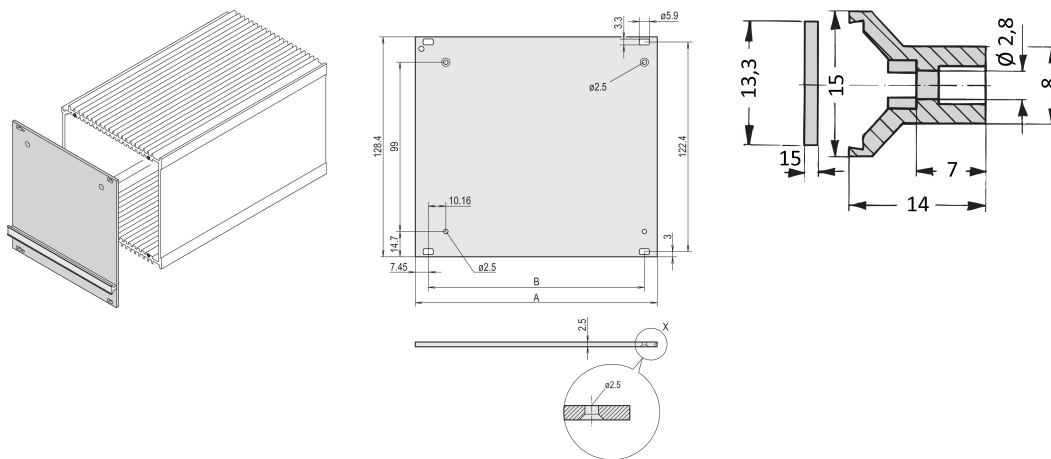

HF Frame Type Plug-In Unit Front Panel, 3 U, 21HP, 2.5 mm, Al, Front Anodized, Rear Conductive

CATALOG NUMBER

20838-005

Al, 2.5 mm, front anodized, conductive for HF cassette. No shielding. Prepared for plastic front handle.

CERTIFICATIONS

FEATURES

Al, 2.5 mm, front anodized, conductive; trapezium shaped handle, gray, PPE, UL 94 V-1

Front Panel with handle to bolt onto HF plug-in unit

PRODUCT ATTRIBUTES

Rack Width: 21HP

Package Quantity: 1

Accessory Type: Front panel

Front Finish: Anodized

Rear Finish: Conductive

Treated Edges: No

Depth (D): 2.5mm

Finish: Anodized; Passivated

Height (H): 128.4mm

Material: Aluminum

Product Type: Front Panel

Rack Height: 3U

Width (W): 106.34mm

Net Weight: 0.107kg

ADDITIONAL PRODUCT DETAILS

Please take into consideration that deliveries may be carried out in the stated SPQs (SPQ, e.g. 5 pieces, 10 pieces, 50 pieces, etc.). Differing order quantities (e.g. 2 pieces) may be changed to the next possible delivery quantity = Standard Pack Quantity.