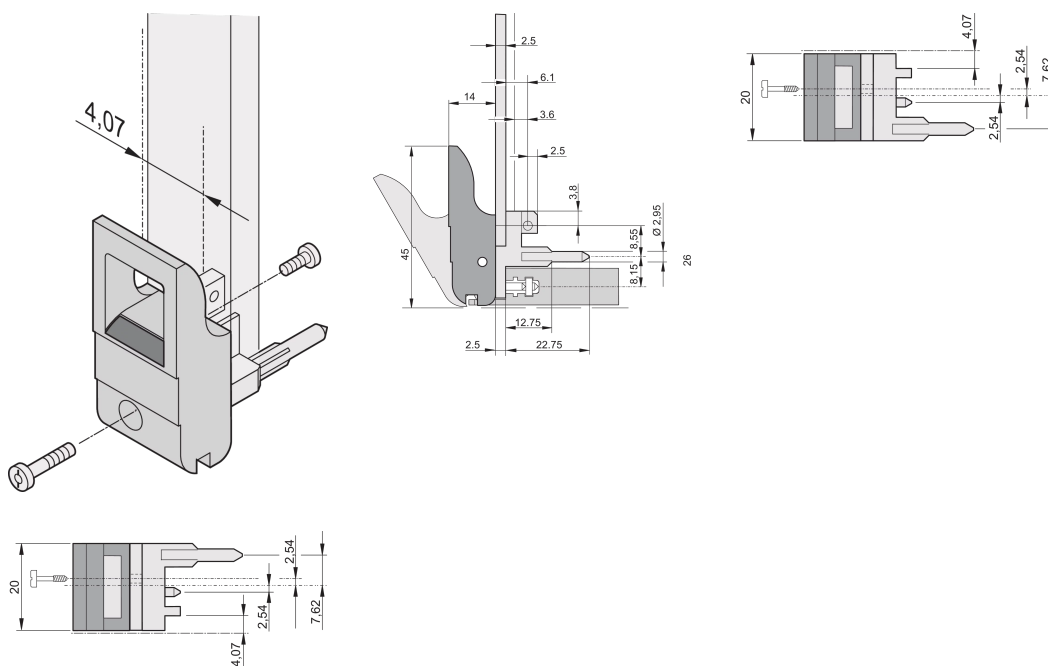

Insertor/Extractor Handle Type IET, Grey Lever, Black Button, Top, 10 Pieces

CATALOG NUMBER

20817-662

The inserter/extractor handle, type IET in accordance with IEEE 1101.10. Two of these handles can overcome a single lever force of 700 N (per pair).

CERTIFICATIONS

FEATURES

Suitable for insertion and extraction forces up to 700 N (per pair)

In accordance with IEEE 1101.10 and IEC 60297-3-102

A microswitch can be mounted

With locking

With integrated alignment pin for perforated strip

Codeable i.a.w. IEEE 1101.10 and IEC 60297-3-103

PRODUCT ATTRIBUTES

Package Quantity: 10

Handle Type: IET; Top Front; Bottom Rear I/O

Flammability Rating: UL® 94V-0

Color: Grey

Complies With: EN 45545-2

Material: Polycarbonate

Product Type: Handle

Type: Inserter/Extractor, Standard

Works With: Front Panels

Gross Weight: 0.232kg

ADDITIONAL PRODUCT DETAILS

Please order Coding pegs and Microswitch separately.

DIAGRAMS

WARNING