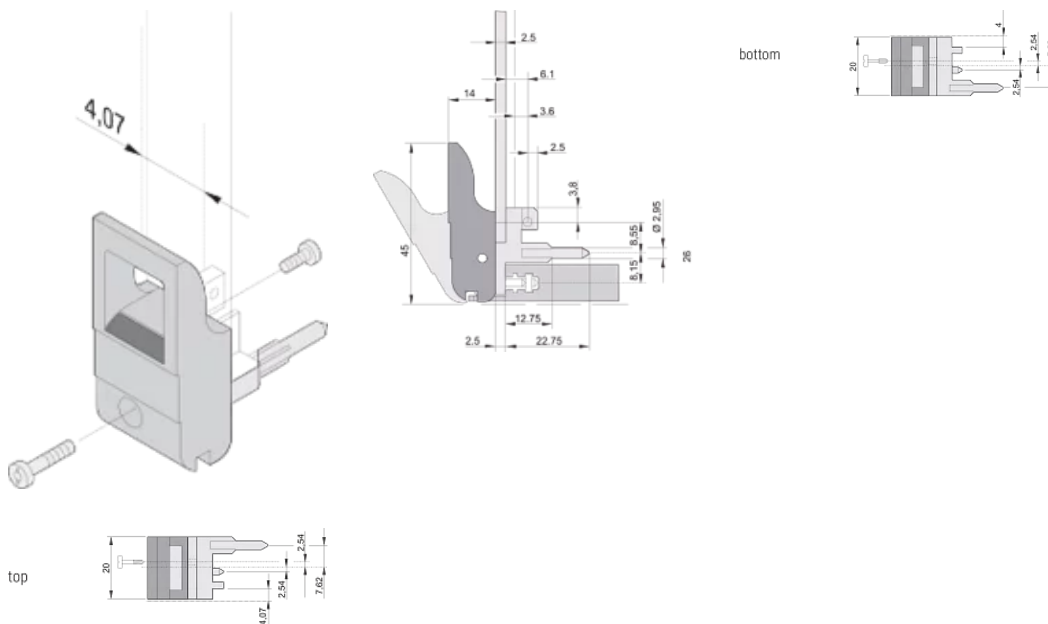

CERTIFICATIONS

FEATURES

Suitable for insertion and extraction forces up to 700 N (per pair)

In accordance with IEEE 1101.10 and IEC 60297-3-102

A microswitch can be mounted

With locking

With integrated alignment pin for perforated strip

Codeable i.a.w. IEEE 1101.10 and IEC 60297-3-103

PRODUCT ATTRIBUTES

Package Quantity: 10

Handle Type: IET; Top Front; Bottom Rear I/O

Flammability Rating: UL® 94V-0

Color: Grey

Complies With: EN 45545-2

Material: Polycarbonate

Product Type: Handle

Type: Inserter/Extractor, Standard

Works With: Front Panels

Gross Weight: 0.232kg

ADDITIONAL PRODUCT DETAILS

Please order Coding pegs and Microswitch separately.

DIAGRAMS

WARNING