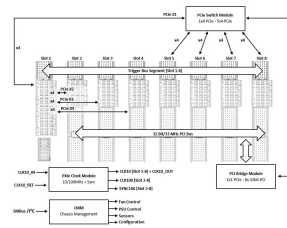

PXI-Express System, 4 U, 8 slots, Gen 3

CATALOG NUMBER

14579-030

Desktop PXI Express Chassis for one PXI Express System Controller with up to 16 HP and 7 PXI or PXI Express Boards with 4 HP Width.

CERTIFICATIONS

Air flow from bottom to rear with temperature controlled fans; Integrated Chassis Monitoring Modul (CMM)

Wide range AC input with mains switch on the rear side, power push button on the front (top)

Rear panel external 10 MHz clock inputs/outputs

PRODUCT ATTRIBUTES

Product Type: System

Number of Slots: 8

Type: Desktop

Backplane Type: PXI Express, 4 Link Configuration

Data Transfer: PCIe Gen3

Power per Slot: 50W

Input Voltage AC: 100 – 240V